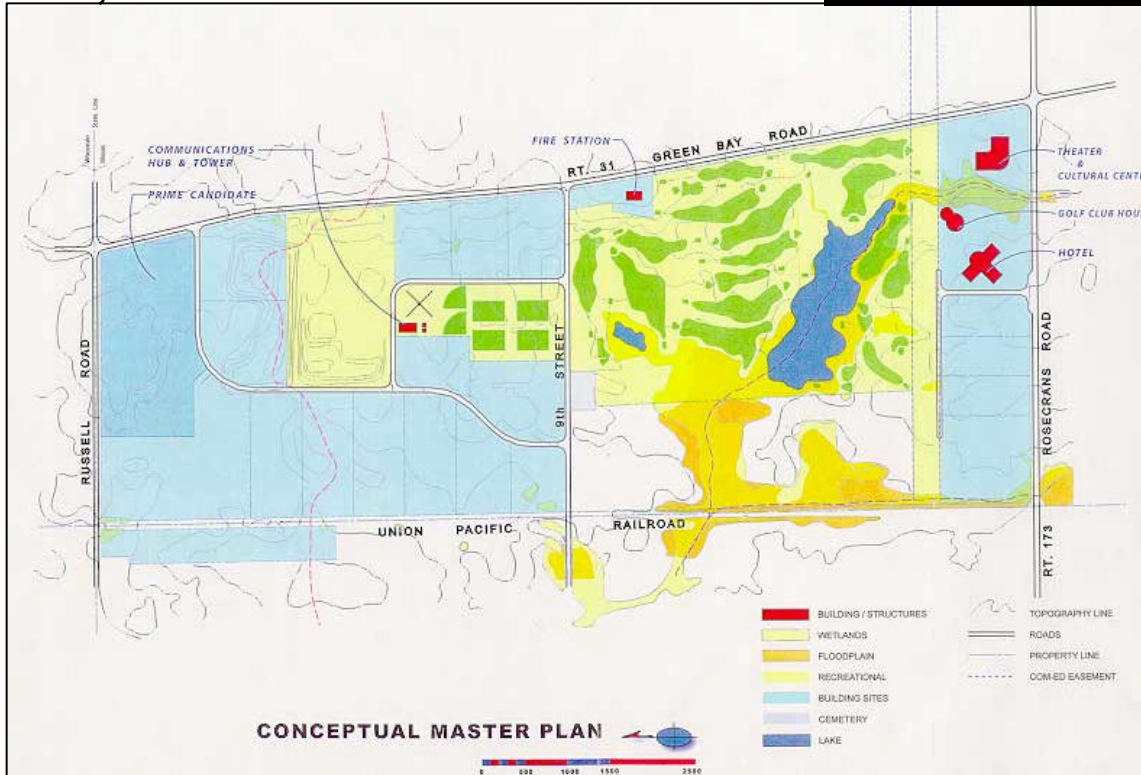

Trumpet Technology Park

Immediately Available

Square Feet

Zion, Illinois

- New Technology Park
- Utilities to Sites
- Divisible to 5 acres
- Estimated Real Estate Tax \$0.95 psf
- Immediately Available
- Five (5) miles to tollway